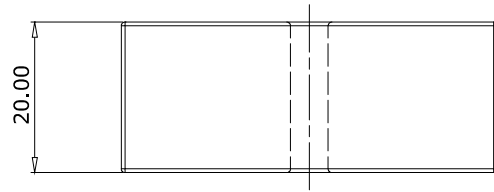

Do not scale print
If in doubt ask!

Exactoscale Limited

20 Waterson Vale, Moulsham Lodge,
Chelmsford, Essex CM2 9PB
01245 263779

Including **The P4Track Company**

Part No	INS 552
Part Name	C&W Wheel Assembly fixture
Material	Hardwood, MDF or suitable material
Date Drawn	
Scale	1:1

Remove all sharp edges

All dimensions in MM unless otherwise stated

www.exactoscale.co.uk

Company Reg. No. 05275090 Directors: L.C.Newman & A.J.Jukes VAT Reg. No. GB 848 6751 76
Registered in England and Wales. Registered Office: Suffolk House, George Street, Croydon CR0 0NY