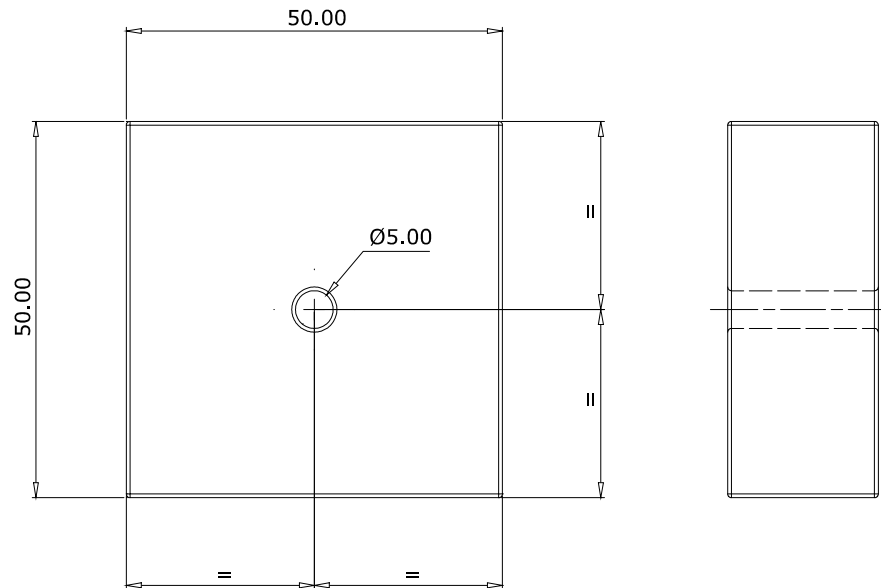

Do not scale print
If in doubt ask!

Exactoscale Limited

20 Waterson Vale, Moulsham Lodge,
Chelmsford, Essex CM2 9PB
01245 263779

Including **The P4Track Company**

Part No	INS 552
Part Name	C&W Wheel Assembly fixture
Material	Hardwood, MDF or suitable material
Date Drawn	
Scale	1:1

Remove all sharp edges

All dimensions in MM unless otherwise stated

www.exactoscale.co.uk

Company Reg. No. 05275090 Directors: L.C.Newman & A.J.Jukes VAT Reg. No. GB 848 6751 76
Registered in England and Wales. Registered Office: Suffolk House, George Street, Croydon CR0 0NY